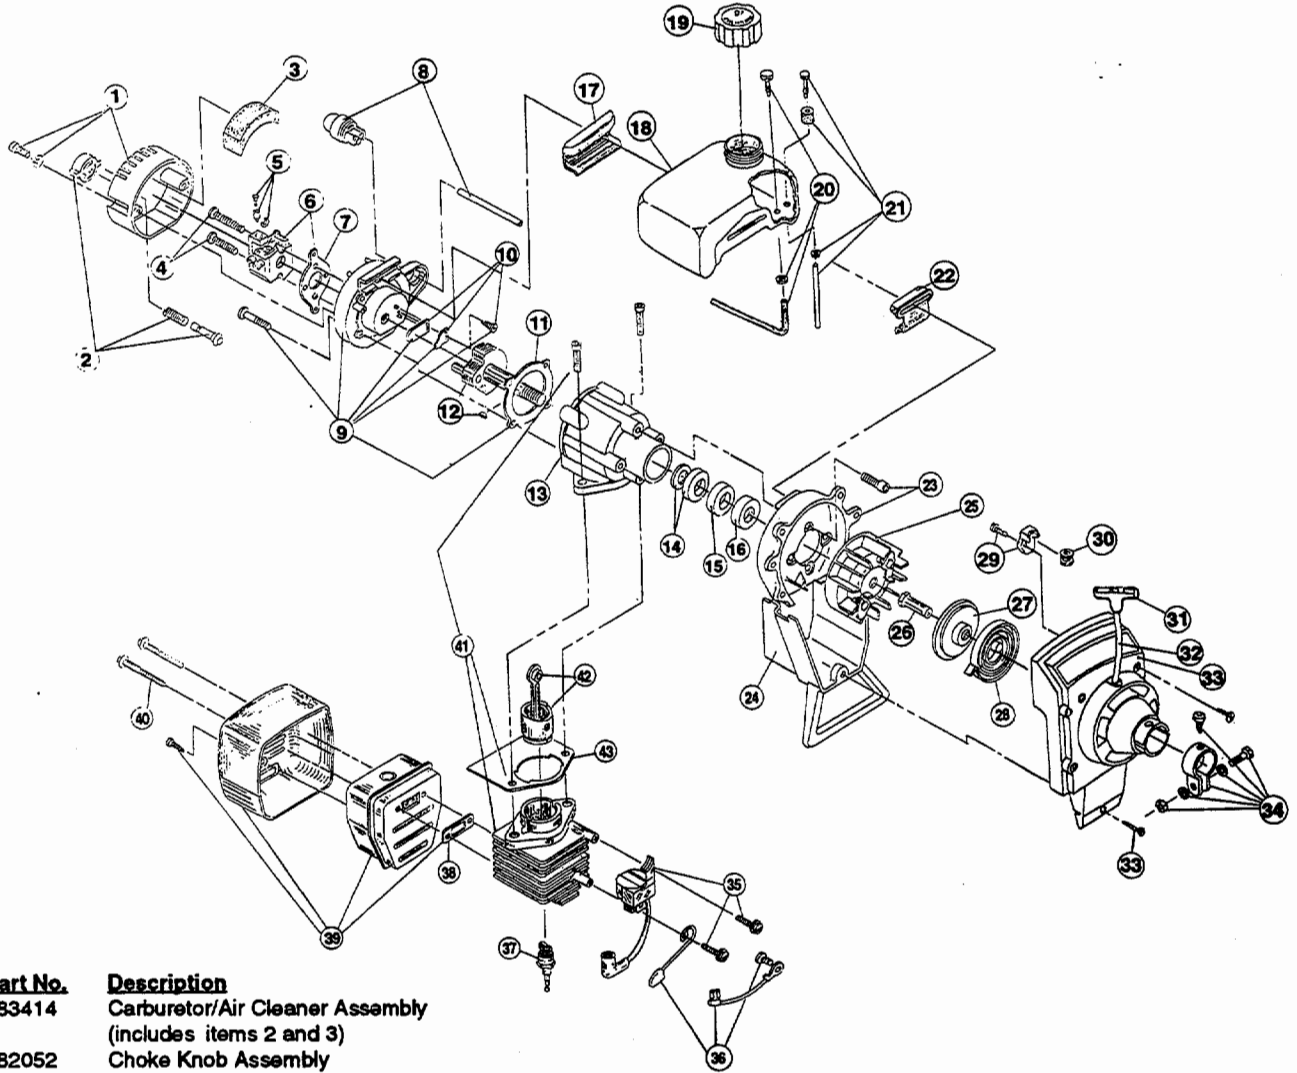

ENGINE PARTS - SINGER GTS2816

(Serial no. 40100001 and greater)

Item	Part No.	Description
1	683414	Carburetor/Air Cleaner Assembly (includes items 2 and 3)
2	682052	Choke Knob Assembly
3	610312	Air Cleaner Filter
4	682505	Carburetor Mounting Screw Assembly
5	682048	Throttle Adjustment Assembly (Walbro)
5	180092	Throttle Adjustment Assembly (Zama)
6	180527	Carburetor Assembly
7	610675	Carburetor Gasket (10 pack)
8	683974	Primer Hose Assembly
9	180033	Carburetor Mount Assembly
10	147573	Reed Assembly
11	612115	Carburetor Mount Gasket (10 pack)
12	180002	Power Shaft Assembly
13	180009	Crankcase Service Assembly (items 12-16)
14	682041	Inner Bearing
15	610309	Seal
16	610308	Outer Bearing
17	612134	Rear Mounting Pad
18	147457	Fuel Tank Assembly (includes items 19-21)
19	180000	Fuel Cap Assembly
20	147290	Return Line Assembly
21	682039	Fuel Line Assembly
22	145308	Front Mounting Pad
23	153520	Shroud Assembly
24	153403	Shroud Extension and Stand
25	153624	Flywheel Assembly
26	610303	Square Drive Nut
27	683856	Recoil Pulley Assembly
28	613102	Recoil Spring
29	153644	Pulley Retainer Assembly
30	611061	Rope Guide

SINGER GTS2816 - BOOM & TRIMMER PARTS

(Serial no. 401000001 and greater)

Item	Part No.	Description
1	180277	Throttle Housing and Trigger Assembly
2	610314	Throttle Trigger Spring
3	147594	Throttle Cable Housing
4	610315	Throttle Cable
5	145819	D-Handle
6	153523	D-Handle Hardware
7	180757	Drive Shaft Housing Assembly
8	682064	Flexible Drive Shaft
9	153597	Lower Clamp Assembly
10	180547	Guard Mounting Hardware
11	180548	Guard and Blade Assembly
12	180553	Blade Assembly
13	145569	Anti-Rotation Screw
14	180549	Gearbox Assembly (includes items 15-17)
15	153619	Outer Spool and Eyelet Assembly
16	145566	Eyelet
17	610660	Retainer (10 pack)
18	610317	Spring
19	153600	Inner Reel
20	153066	Bump Head Knob Assembly