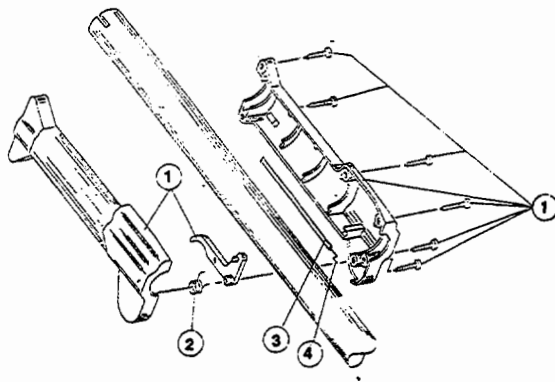

ENGINE PARTS - SINGER GTS2816

(Serial no. 40100001 and greater)

Item	Part No.	Description
1	683414	Carburetor/Air Cleaner Assembly (includes items 2 and 3)
2	682052	Choke Knob Assembly
3	610312	Air Cleaner Filter
4	682505	Carburetor Mounting Screw Assembly
5	682048	Throttle Adjustment Assembly (Walbro)
5	180092	Throttle Adjustment Assembly (Zama)
6	180527	Carburetor Assembly
7	610675	Carburetor Gasket (10 pack)
8	683974	Primer Hose Assembly
9	180033	Carburetor Mount Assembly
10	147573	Reed Assembly
11	612115	Carburetor Mount Gasket (10 pack)
12	180002	Power Shaft Assembly
13	180009	Crankcase Service Assembly (items 12-16)
14	682041	Inner Bearing
15	610309	Seal
16	610308	Outer Bearing
17	612134	Rear Mounting Pad
18	147457	Fuel Tank Assembly (includes items 19-21)
19	180000	Fuel Cap Assembly
20	147290	Return Line Assembly
21	682039	Fuel Line Assembly
22	145308	Front Mounting Pad
23	153520	Shroud Assembly
24	153403	Shroud Extension and Stand
25	153624	Flywheel Assembly
26	610303	Square Drive Nut
27	683856	Recoil Pulley Assembly
28	613102	Recoil Spring
29	153644	Pulley Retainer Assembly
30	611061	Rope Guide

SINGER GTS2816 - BOOM & TRIMMER PARTS

(Serial no. 401000001 and greater)

Item	Part No.	Description
1	180277	Throttle Housing and Trigger Assembly
2	610314	Throttle Trigger Spring
3	147594	Throttle Cable Housing
4	610315	Throttle Cable
5	145819	D-Handle
6	153523	D-Handle Hardware
7	180757	Drive Shaft Housing Assembly
8	682064	Flexible Drive Shaft
9	153597	Lower Clamp Assembly
10	180547	Guard Mounting Hardware
11	180548	Guard and Blade Assembly
12	180553	Blade Assembly
13	145569	Anti-Rotation Screw
14	180549	Gearbox Assembly (includes items 15-17)
15	153619	Outer Spool and Eyelet Assembly
16	145566	Eyelet
17	610660	Retainer (10 pack)
18	610317	Spring
19	153600	Inner Reel
20	153066	Bump Head Knob Assembly