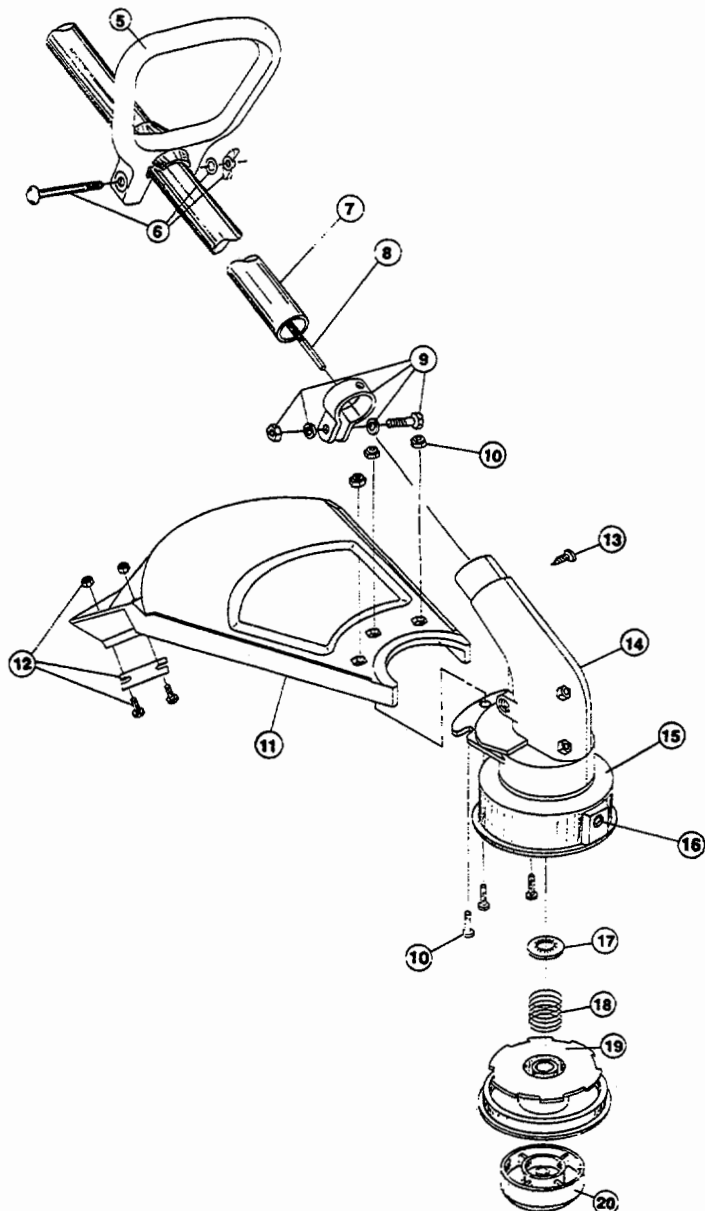

ENGINE PARTS - SINGER GTS2816

(Serial no. 40100001 and greater)

Item	Part No.	Description
1	683414	Carburetor/Air Cleaner Assembly (includes items 2 and 3)
2	682052	Choke Knob Assembly
3	610312	Air Cleaner Filter
4	682505	Carburetor Mounting Screw Assembly
5	682048	Throttle Adjustment Assembly (Walbro)
5	180092	Throttle Adjustment Assembly (Zama)
6	180527	Carburetor Assembly
7	610675	Carburetor Gasket (10 pack)
8	683974	Primer Hose Assembly
9	180033	Carburetor Mount Assembly
10	147573	Reed Assembly
11	612115	Carburetor Mount Gasket (10 pack)
12	180002	Power Shaft Assembly
13	180009	Crankcase Service Assembly (items 12-16)
14	682041	Inner Bearing
15	610309	Seal
16	610308	Outer Bearing
17	612134	Rear Mounting Pad
18	147457	Fuel Tank Assembly (includes items 19-21)
19	180000	Fuel Cap Assembly
20	147290	Return Line Assembly
21	682039	Fuel Line Assembly
22	145308	Front Mounting Pad
23	153520	Shroud Assembly
24	153403	Shroud Extension and Stand
25	153624	Flywheel Assembly
26	610303	Square Drive Nut
27	683856	Recoil Pulley Assembly
28	613102	Recoil Spring
29	153644	Pulley Retainer Assembly
30	611061	Rope Guide

SINGER GTS2816 - BOOM & TRIMMER PARTS

(Serial no. 401000001 and greater)

Item	Part No.	Description
1	180277	Throttle Housing and Trigger Assembly
2	610314	Throttle Trigger Spring
3	147594	Throttle Cable Housing
4	610315	Throttle Cable
5	145819	D-Handle
6	153523	D-Handle Hardware
7	180757	Drive Shaft Housing Assembly
8	682064	Flexible Drive Shaft
9	153597	Lower Clamp Assembly
10	180547	Guard Mounting Hardware
11	180548	Guard and Blade Assembly
12	180553	Blade Assembly
13	145569	Anti-Rotation Screw
14	180549	Gearbox Assembly (includes items 15-17)
15	153619	Outer Spool and Eyelet Assembly
16	145566	Eyelet
17	610660	Retainer (10 pack)
18	610317	Spring
19	153600	Inner Reel
20	153066	Bump Head Knob Assembly